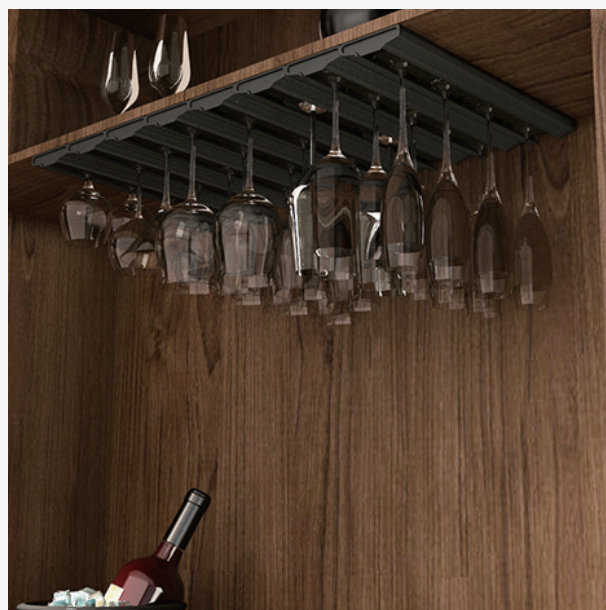

高腳杯架 Goblet Holder

H x W x D(mm)	Component
25x100x320-445	available for Bottom Diameter of Goblet Between Ø68-Ø90mm