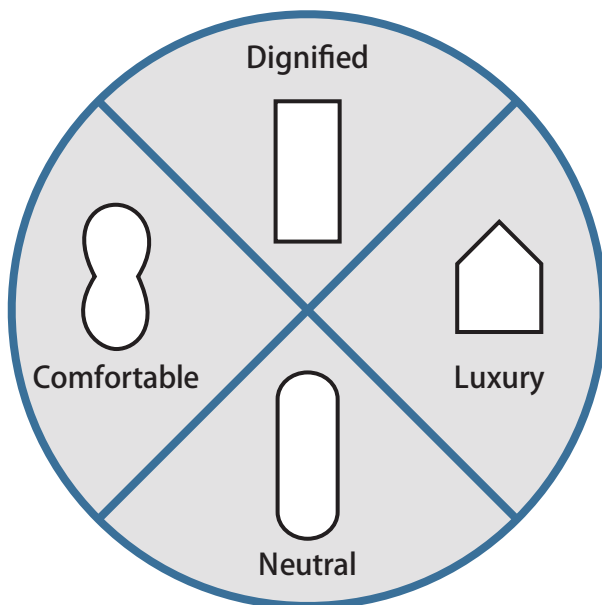

SANEI

Bathroom Faucets
For Hospitality and Residential Use

Always With Joy

Single Handle Faucets For Your Bathroom Design

A faucet is not just an outlet device for drinking water. It is a part of interior finishes and also gives a good impression in your bathroom.

This product series has wide different images. Each model expresses its impression with metallic finishes and its figure from curves and polished edges. You will find a suitable faucet for your bathroom design.

4 Impressions

For a wide range of design themes, each faucet has its impression.

Simple Design

Our lavatory faucets are matched with Minimalist, Zen, Transitional and Contemporary style.

4 Color Finishes

To harmonize with other interior elements in the same room, the faucets have four color shades.

-  Chrome : Neutral Color
-  Black : Cold Color
-  Brushed Nickel : Warm Color
-  Polished Brass : Warm Color

KXH3251-CR

Polygon of 5 angles figure

Elegant and Luxury Impressions
Stable, Upward, Heartwarming
images