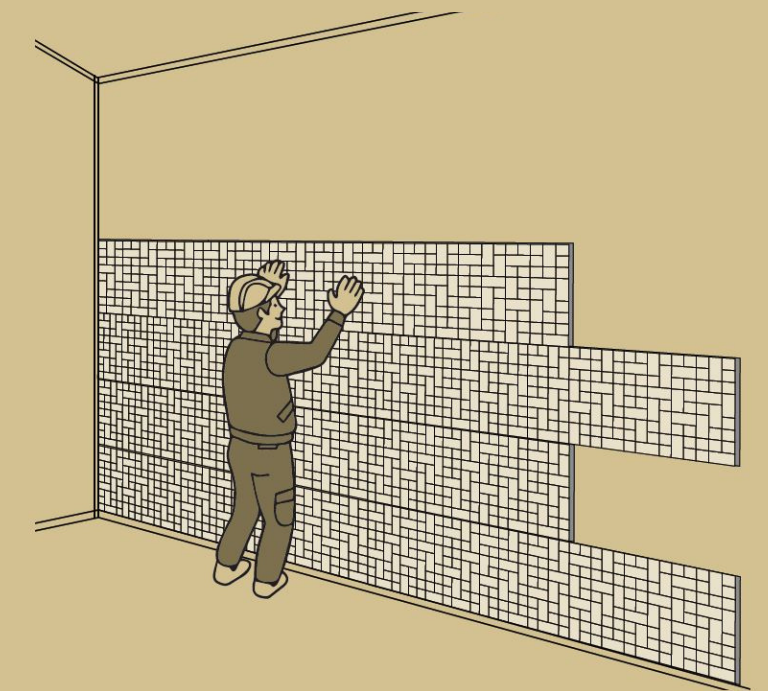

You can upgrade the atmosphere of home entrances, bedrooms, living/dining rooms and kitchens, by changing the expression of the walls using GRAVIO embossed type. There are 30 color/texture options to choose from!