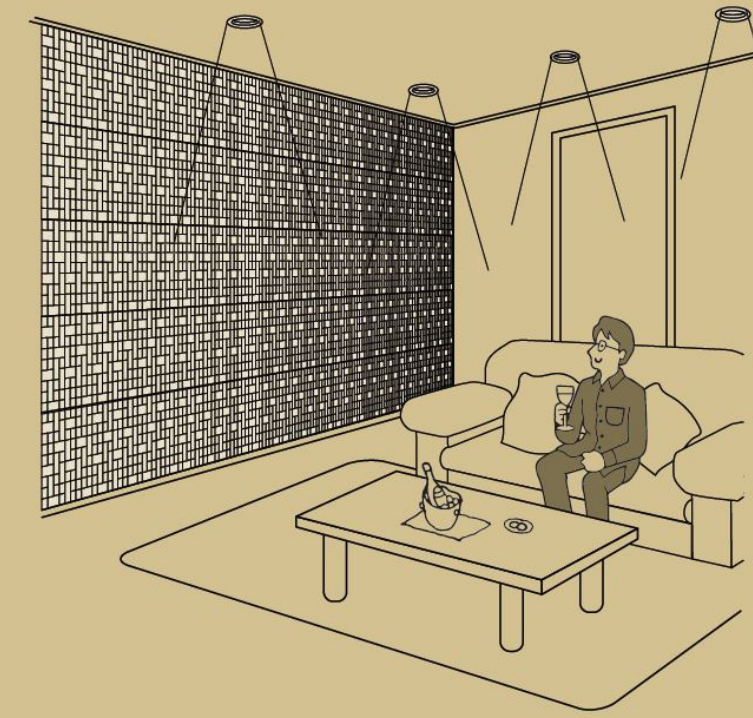

Flusso

A masonry design with a large bead size with Oya stone as a motif and unevenness giving a profound feeling.

Calse

Non-combustible wall materials

GRAVIO embossed type

For Housing Apartment
The reason why our Gravio embossed type was selected

Wall Materials: Gravio embossed type Curva <Frosty-White>
Ceiling Materials: Clear tone <005>
Flooring Materials: Hapia-floor Trend wood pattern (Pale-Gray)

For Residential Housing

GRAVIO embossed type is made from volcanic ash, extremely lightweight, and fire-resistant/non-combustible.

Please scan the QR code for more detail about GRAVIO embossed type

3 Reasons Why GRAVIO embossed type Is Selected

A step up in Luxury!

Although residential housing tends to contain familiar building materials, you can easily upgrade the aesthetics in your house by installing GRAVIO embossed type panels in any part of the home.