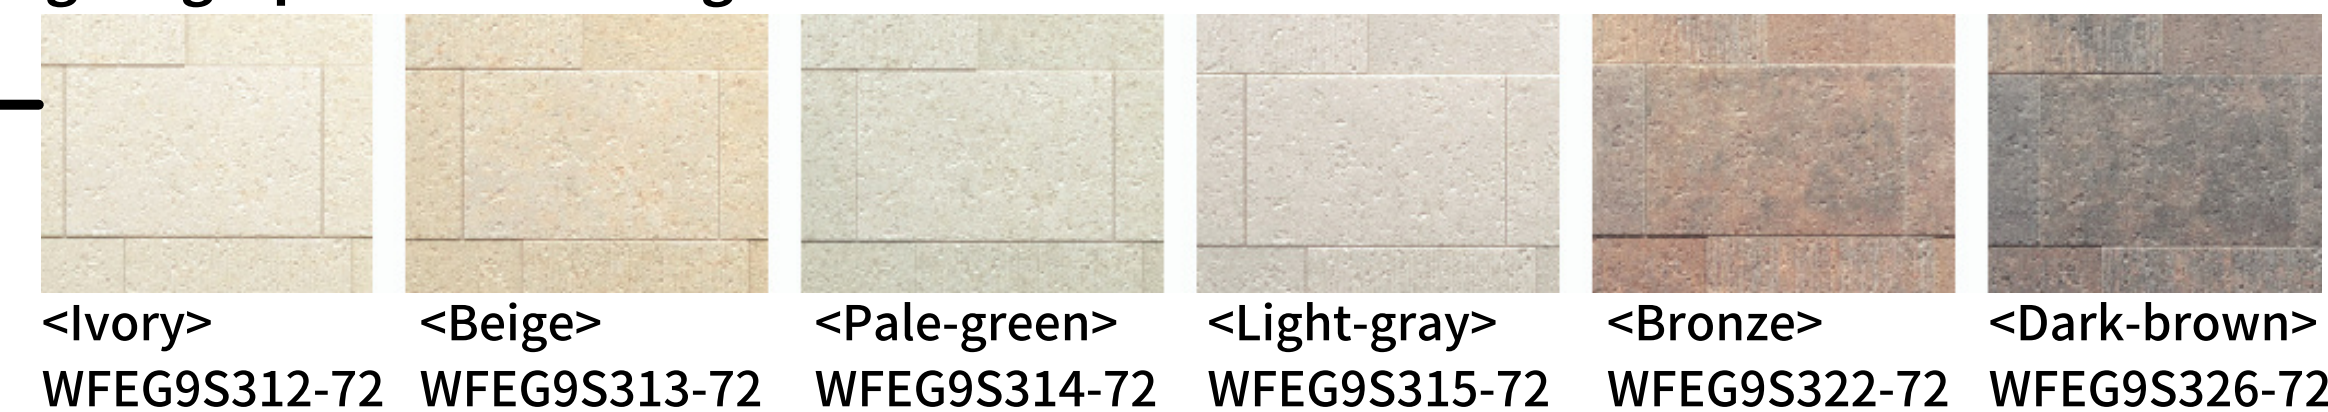

The unevenness of each piece with a sandstone motif has a brick design that gives a feeling of aging.

Blocco

A wood-end stacking design with slanted elongated beads with a flowing stone motif that create rhythmic shadows.

Flusso

A masonry design with a large bead size with Oya stone as a motif and unevenness giving a profound feeling.

Calse

Non-combustible wall materials

GRAVIO embossed type

For Housing Apartment
The reason why our Gravio embossed type was selected