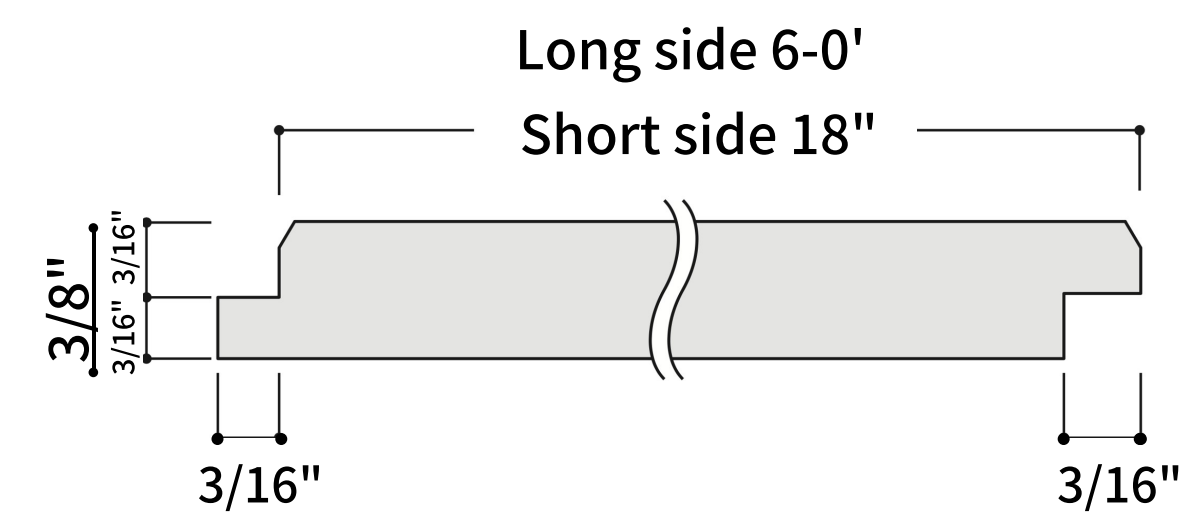

Compared to general combustible materials, the weight has been reduced to achieve increasing in size.

Larger product size than ordinary tiles and stones. (3/8" x 18" x 6-0')

Obtained combustible material certification
The base materials of Gravio embossed type is "Dallite" which is mainly made of mineral fibers with excellent heat resistance, fire resistance and volcanic vitreous deposits.

Body Specification

- Size: 3/8"x18"x6-0', 2pcs/carton (17.76sqft), 33lbs/carton
- Packing: Carton box
- Base material: Volcanic silicates fiber-reinforced multi-layer board
- Surface: Deep carving style embossing and special multicolor coating finish
- Edge Processing: Halving lap joint in all sides
- Various certifications: Non-combustible materials approved by the Minister of Land, Infrastructure, and Transport NM-4565
- Formaldehyde regulations: Labeling exempted product